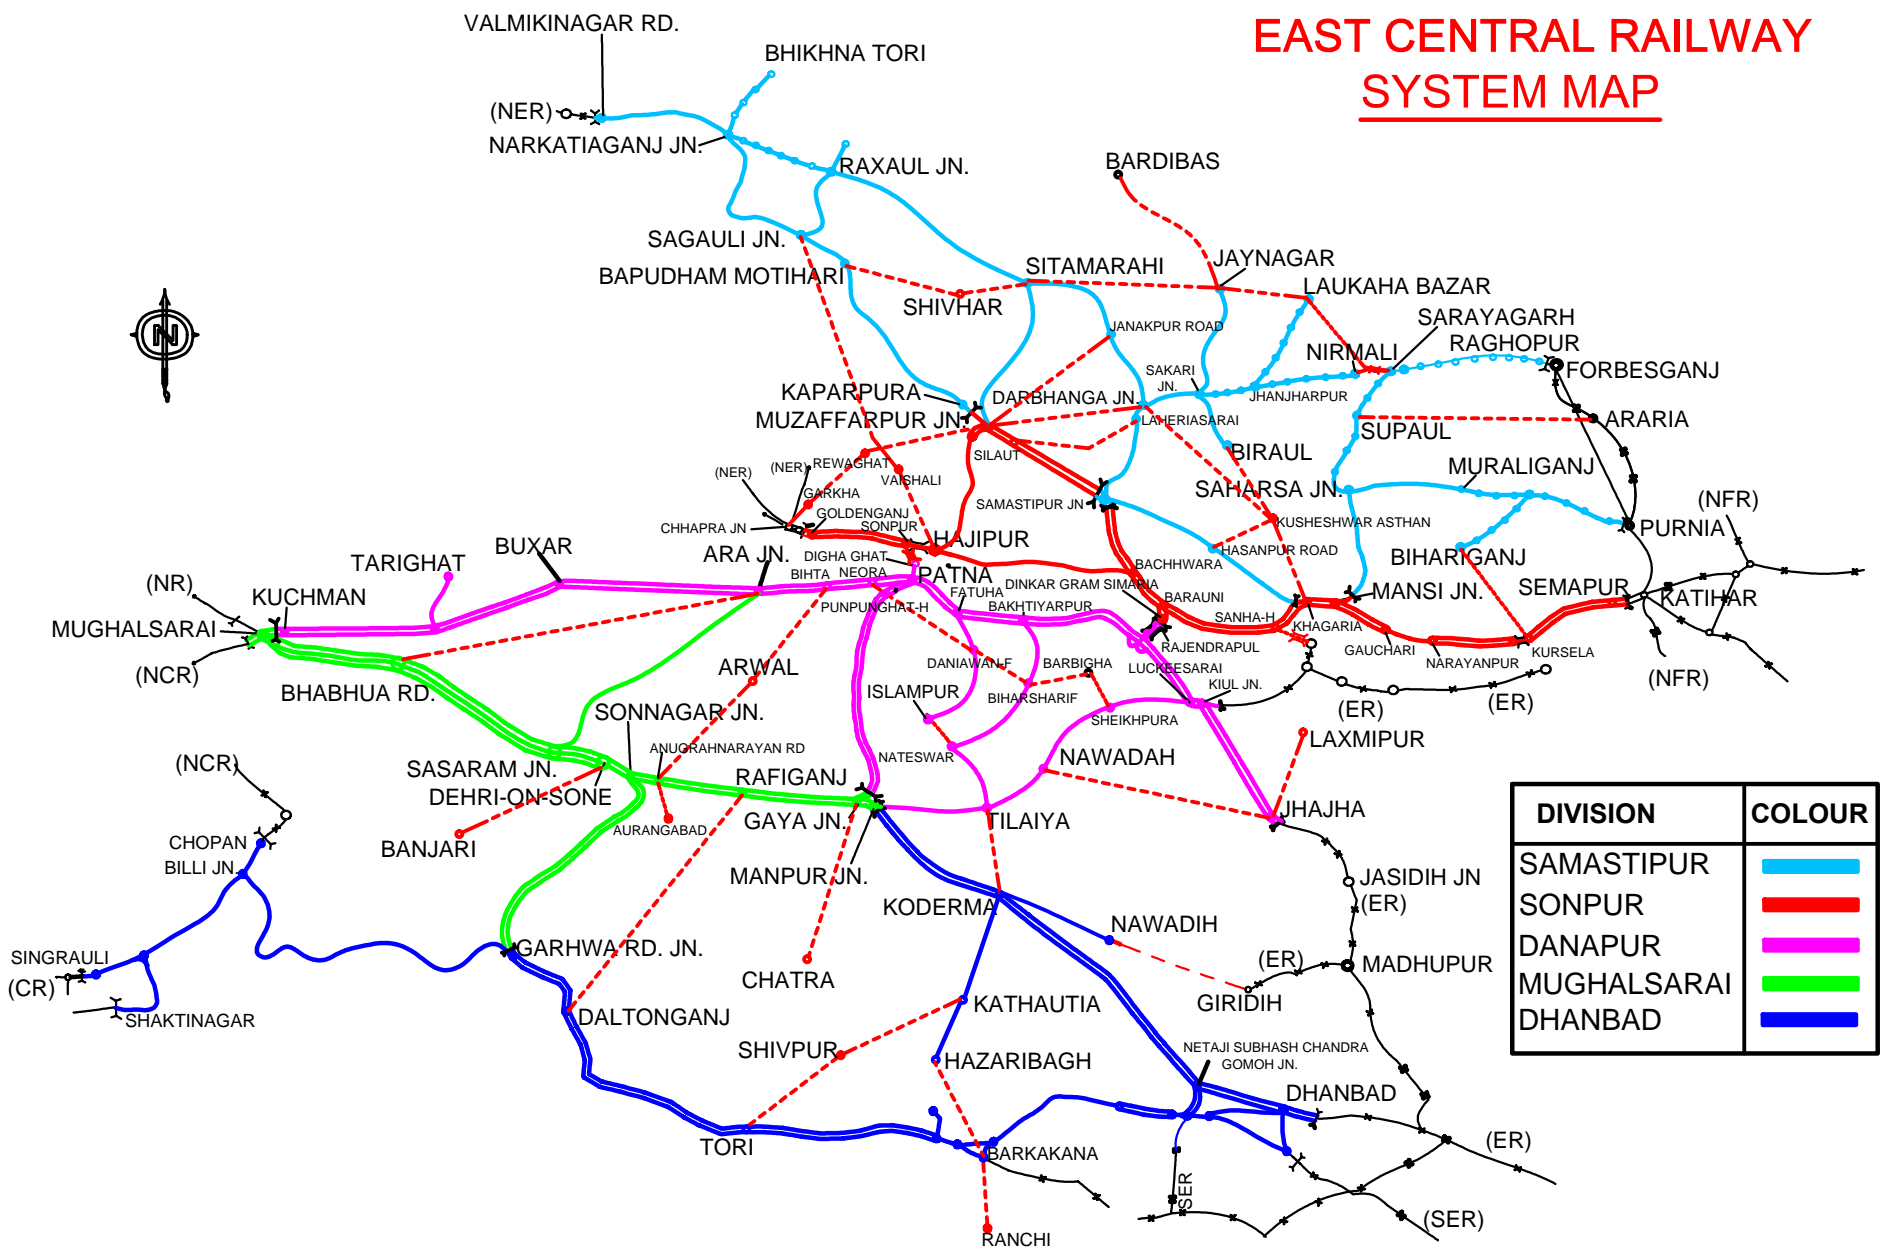

EAST CENTRAL RAILWAY SYSTEM MAP

DIVISION	COLOUR
SAMASTIPUR	Light Blue
SONPUR	Red
DANAPUR	Magenta
MUGHALSARAI	Green
DHANBAD	Dark Blue